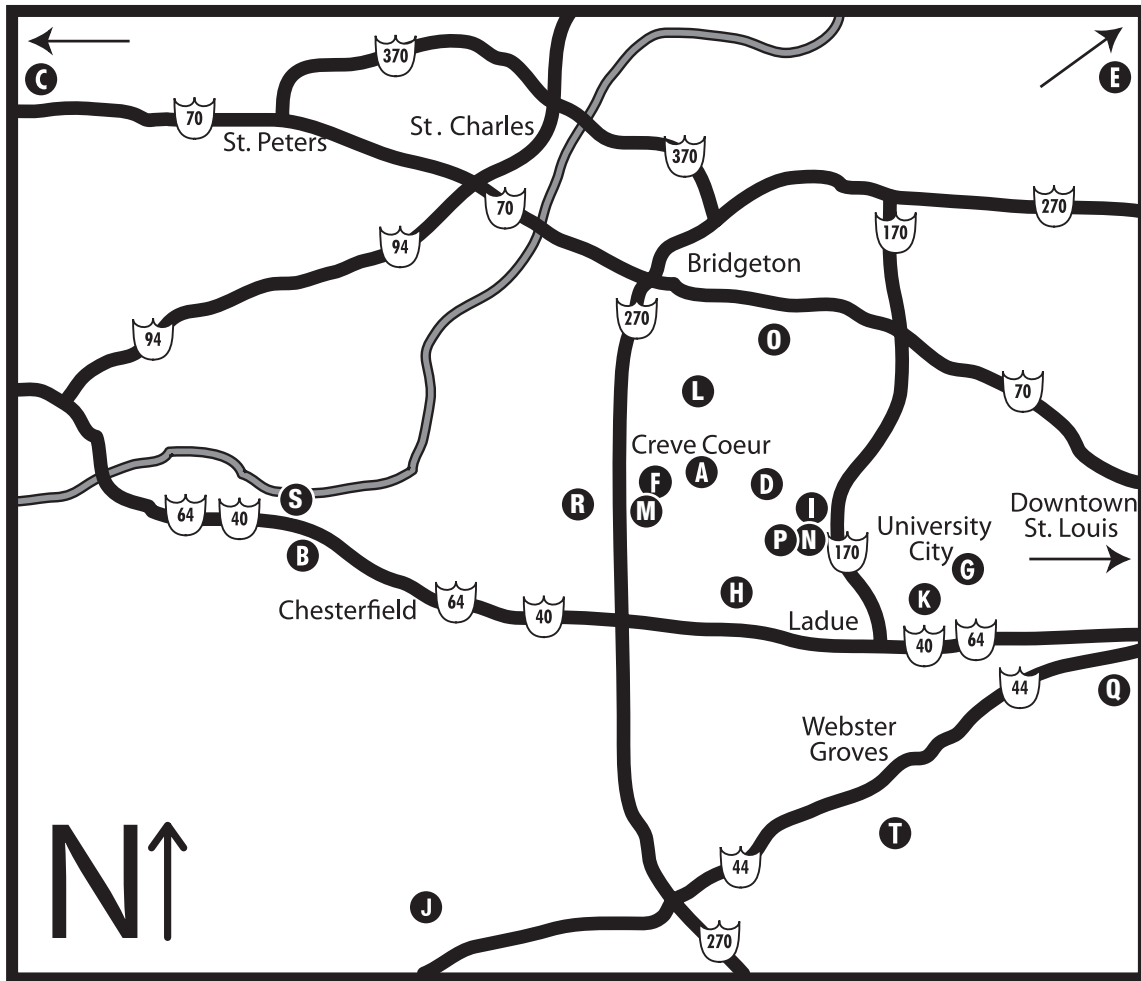

Venue Map

- **A Main Venue:** The J in Creve Coeur, Staenberg Family Complex, 2 Millstone Campus Drive, St. Louis, MO 63146
- **B Basketball 3-on-3 & Swimming:** The J in Chesterfield, Marilyn Fox Building, 16801 Baxter Road, Chesterfield, MO 63005
- **C Billiards:** Teachers Billiards and Sports Cafe, 10604 Veterans Memorial Parkway, Lake St. Louis, MO 63367
- **D Bowling:** Olivette Lanes, 9250 Olive Blvd. St Louis, MO 63132
- **E Cycling:** Audubon Center Riverlands, 301 Riverlands Way, West Alton, MO 63386
- **F 9-Hole Golf Tournament & Hockey Skills:** Creve Coeur Golf Course, 11400 Olde Cabin Road, Creve Coeur, MO 63141
- **G 18-Hole Golf Tournament:** Norman K. Probstain Golf Course at Forest Park, 6141 Lagoon Drive, St. Louis, MO 63112
- **H Track & Field:** Ladue Horton Watkins High School, 1201 South Warson Road, St. Louis, MO 63124
- **I Bridge:** St. Louis Bridge Center, 1270 N. Price Road, Olivette, MO 63132
- **J Water Volleyball:** Meramec Bluffs, 1 Meramec Bluffs Drive, Ballwin, MO 63021
- **K Texas Hold 'Em:** Clarendale Clayton, 7651 Clayton Road, St. Louis, MO 63114
- **L Rock Climbing:** Upper Limits, 1874 Lackland Hill Parkway, St. Louis, MO 63146
- **M Table Tennis:** Creve Coeur Government Center, 300 N. New Ballas Road, Creve Coeur, MO 63141
- **N Pickleball:** Padel + Pickle, 1220 N. Price Road, Olivette, MO 63132
- **O Pinball:** The Waiting Room, 10419 St. Charles Rock Road, St. Ann, MO 63074
- **P Mahjongg:** Five Oaks Community Center, 1200 N. Warson Road, Olivette, MO 63132
- **Q Bocce:** Italia America Bocce Club, 2210 Marconi Avenue, St. Louis, MO 63110
- **R Badminton:** Center of Clayton, 50 Gay Avenue, Clayton, MO 63105
- **S Opening Ceremonies:** The HUB at The District, 17065 N. Outer 40 Road, Chesterfield, MO 63005
- **T Spades Tournament:** Our Lady of Life Apartments, 7655 Watson Rd, St. Louis, MO 63119