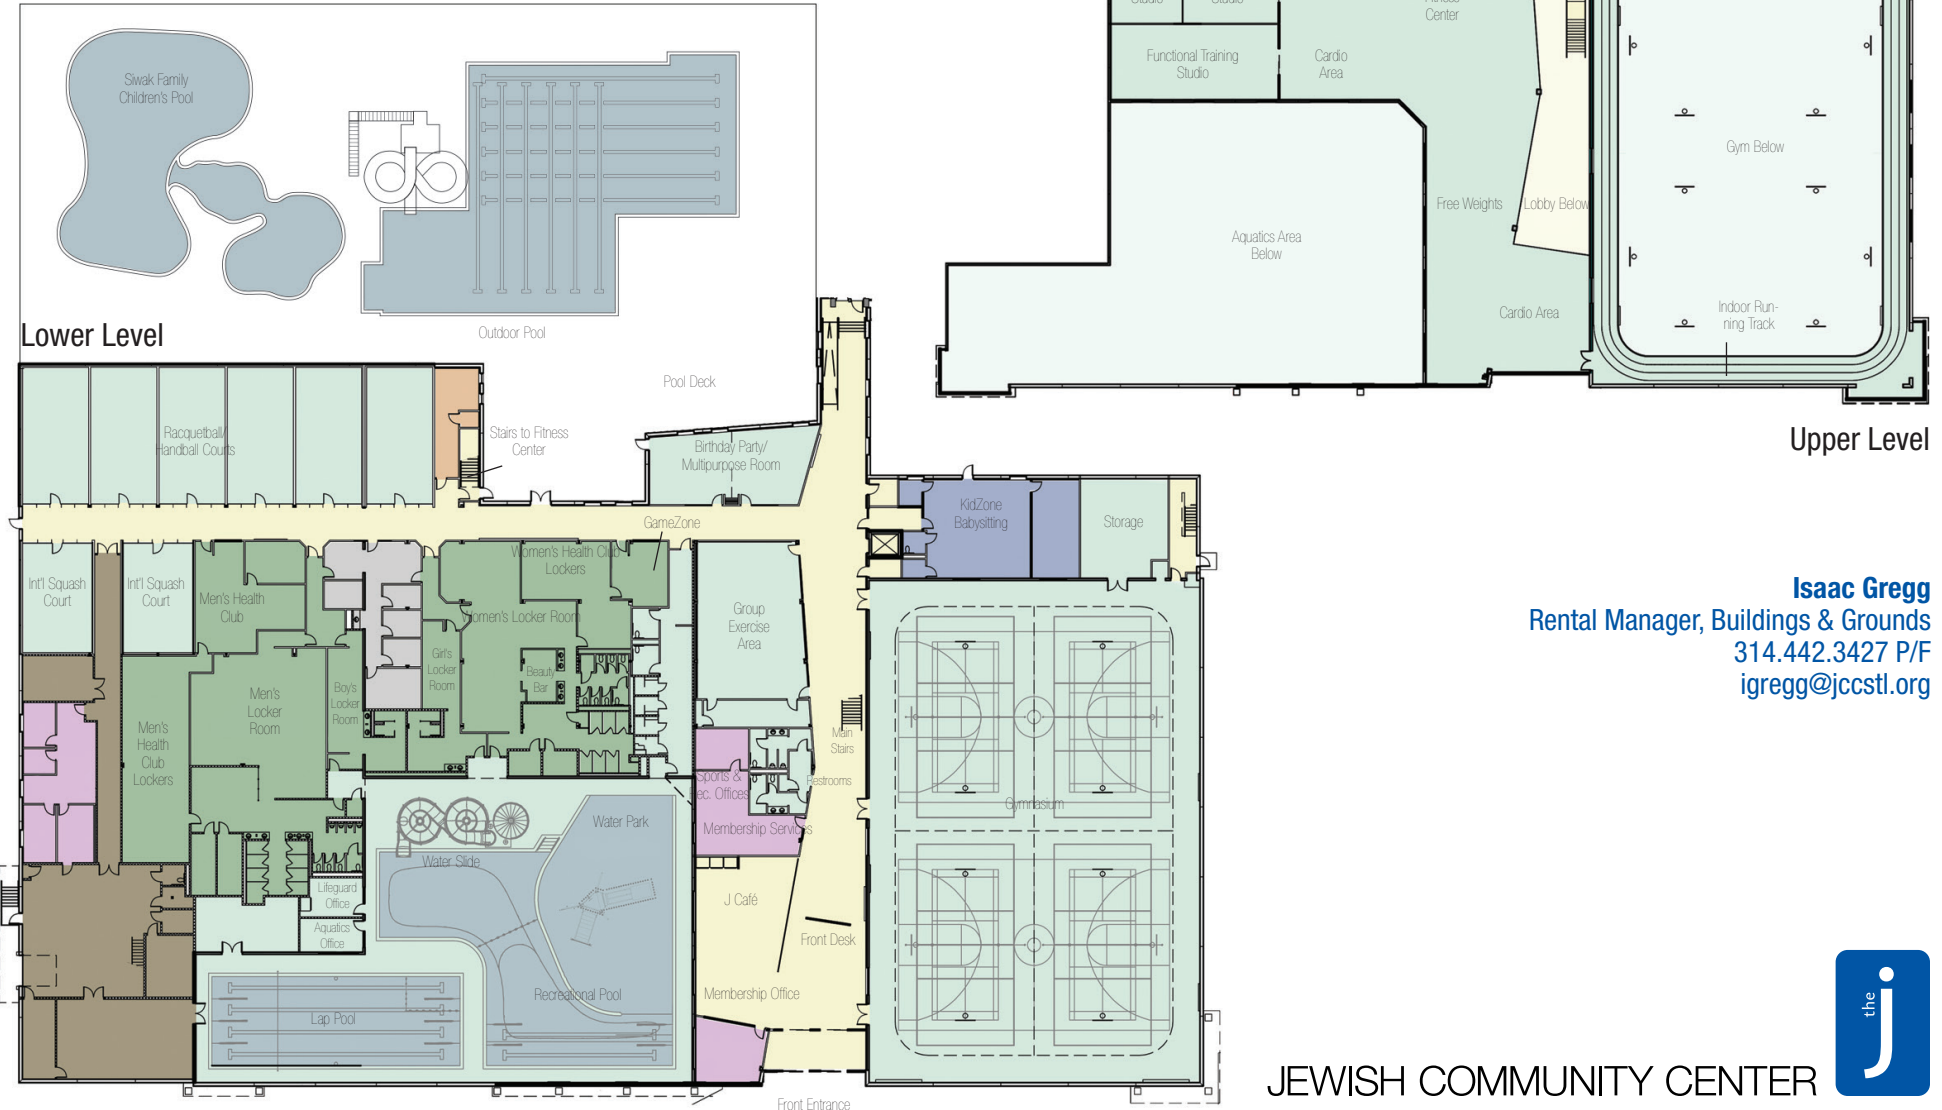

Jewish Community Center

Staenberg Family Complex Fitness & Wellness Building

2 Millstone Campus Drive
St. Louis, MO 63146

jccstl.org

Isaac Gregg
Rental Manager, Buildings & Grounds
314.442.3427 P/F
igregg@jccstl.org

JEWISH COMMUNITY CENTER