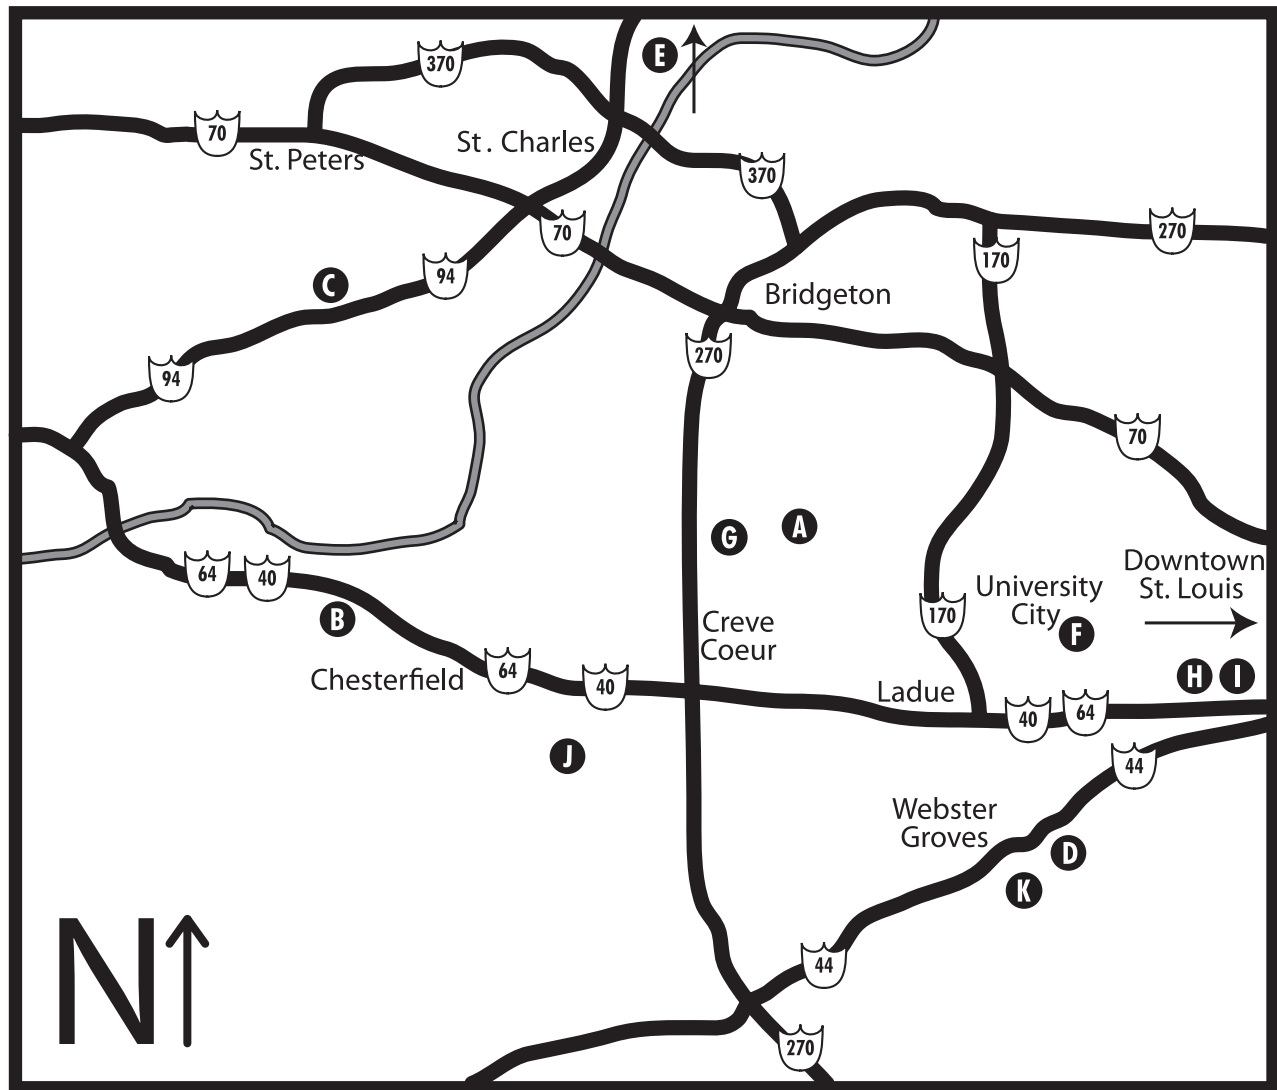

# Venue Map

- A** **Main Venue:** The J, Staenberg Family Complex, 2 Millstone Campus Drive, St. Louis, MO 63146
- B** **Swimming:** The J in Chesterfield, Marilyn Fox Building, 16801 Baxter Road, Chesterfield, MO 63005
- C** **Billiards:** Teachers Billiards and Sports Cafe, 3611 N. St. Peters Parkway, St. Peters, MO 63376
- D** **Bowling:** Shrewsbury Lanes, 7202 Weil Avenue, St. Louis, MO 63119
- E** **Cycling:** Marais Temps Clair Conservation Area, 5134 Island Road, St. Charles, MO 63301
- F** **Darts:** Blueberry Hill, 6504 Delmar Boulevard, St. Louis, MO 63130
- G** **9-Hole Golf Tournament:** Creve Coeur Golf Course, 11400 Olde Cabin Road, Creve Coeur, MO 63141
- H** **18-Hole Golf Tournament:** Norman K. Probstain Golf Course at Forest Park, 6141 Lagoon Drive, St. Louis, MO 63112
- I** **Tennis & Pickleball:** Dwight Davis Tennis Center, 5620 Grand Drive, St. Louis, MO 63112
- J** **Track & Field:** The Principia, 13201 Clayton Road, St. Louis, MO 63131
- K** **Water Volleyball:** Lutheran Senior Services at Laclede Groves, 723 S. Laclede Station Road, St. Louis, MO 63119