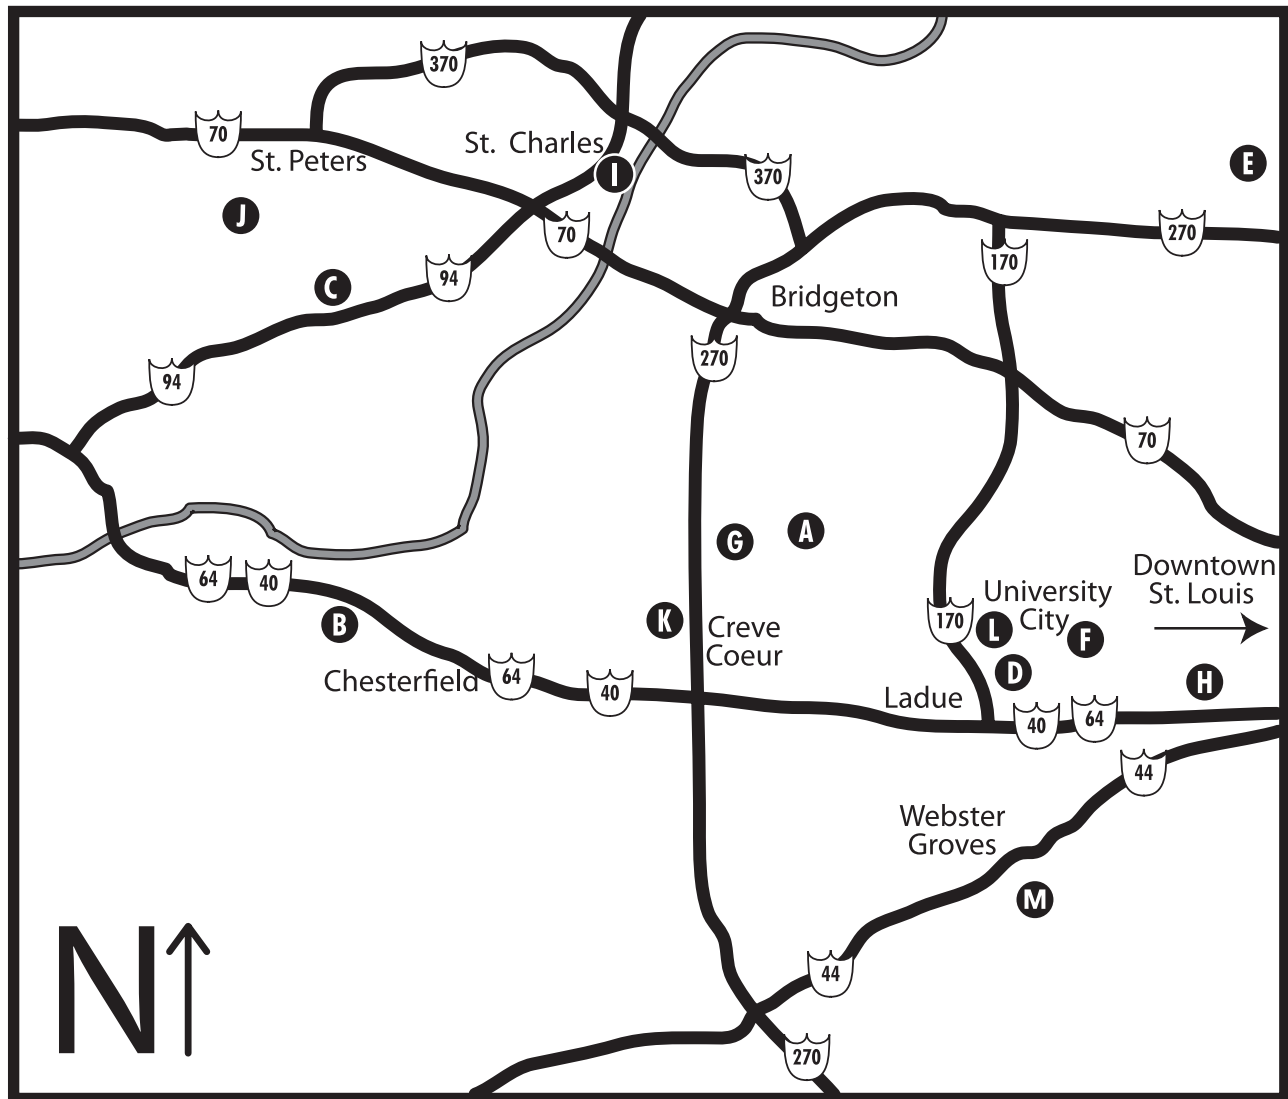

Venue Map

- A** **Main Venue:** The J in Creve Coeur, Staenberg Family Complex, 2 Millstone Campus Drive, St. Louis, MO 63146
- B** **3 on 3 Basketball, Homerun Derbies & Swimming:** The J in Chesterfield, Marilyn Fox Building, 16801 Baxter Road, Chesterfield, MO 63005
- C** **Billiards:** Teacher's Billiards and Sports Cafe, 291 Centre Pointe Drive, St. Peters, MO 63376
- D** **Bowling:** Tropicana Lanes, 7960 Clayton Road, Richmond Heights, MO 63117
- E** **Cycling:** Columbia Bottom Conservation Area, 801 Strodtman Road, St. Louis, MO 63138
- F** **Darts:** Blueberry Hill, 6504 Delmar Boulevard, St. Louis, MO 63130
- G** **9-Hole Golf Tournament:** Creve Coeur Golf Course, 11400 Olde Cabin Road, Creve Coeur, MO 63141
- H** **18-Hole Golf Tournament:** Norman K. Probstain Golf Course at Forest Park, 6141 Lagoon Drive, St. Louis, MO 63112
- I** **Horseshoes:** Quail Ridge Horseshoe Club, 100 Bluestem Way, Wentzville, MO 63385
- J** **7 on 7 Soccer Tournament:** Tony Glavin Soccer Complex, 2 Woodlands Parkway, St. Peters, MO 63338
- K** **Tennis:** Creve Coeur Racquet Club, 12691 Conway Road, Creve Coeur, MO 63141
- L** **Track & Field:** Gay Field, 305 Gay Avenue, Clayton, MO 63105
- M** **Water Volleyball:** Lutheran Senior Services at Laclede Groves, 723 S. Laclede Station Road, St. Louis, MO 63119